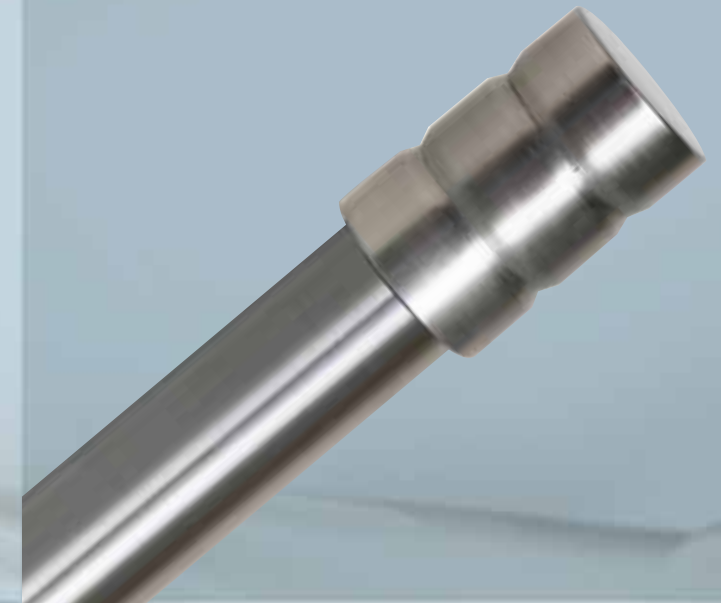

A close-up photograph of several stainless steel faucet handles with clear, faceted crystal knobs. The handles are arranged in a cluster, with one handle in the foreground being the most prominent. The background is a soft, out-of-focus blue-grey color. The text 'STAINLESS STEEL' is overlaid in white, outlined letters across the middle of the image.

# Finials & Tiebacks

Sugar

Crystal Tieback

Rodeo

Lance

Disc

Bolt

Barrel

Ball

Crystal

Tieback  
Drop down

Spear

**ROUND CONCEALED BRACKETS**

- Attach base to wall
- Bracket screws onto base
- Poles secured with grub screw
- Cap finishes front of single bracket

**RINGS WITH NYLON INNER**

- Nylon inner for smooth gliding of ring
- Passing ring - use with passing bracket

Round concealed bracket  
Single

Round concealed bracket  
Double

Flat bracket  
Single

Flat bracket  
Double

Flat passing bracket  
Single